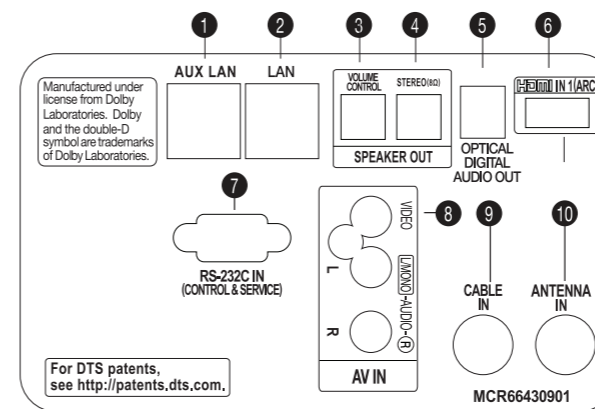

Customers can surf the internet just like at home with LX761H.

Smart Share

By connecting portable devices (mobile phone, laptop, tablet) to TV, customers are able to enjoy their portable device content on the large HD screen. Smart share function includes WiDi(PC to TV), smart mirroring (mobile to TV), WiFi Direct.

Bluetooth Sound Sync

By bluetooth connection between a mobile device and commercial TV, Bluetooth Sound Sync enables users to listen to music on a mobile device through TV speakers

Dimension

LX761H : 43"

LX761H		
Set Size W x H x D (with stand, mm)	43"	973 x 624 x 325
Set Weight (With Stand, Set, kg)	43"	13.6
VESA Compatible (mm)	43"	200 X 200

Connectivity

- ① AUX LAN
- ② LAN
- ③ SPEAKER OUT_VOLUME CONTROL
- ④ SPEAKER OUT_STEREO
- ⑤ OPTICAL DIGITAL AUDIO OUT
- ⑥ HDMI IN 1 (ARC)
- ⑦ RS 232C IN (CONTROL & SERVICE)
- ⑧ AV IN
- ⑨ CABLE IN
- ⑩ ANTENNA IN
- ⑪ H/P OUT
- ⑫ HDMI IN 2
- ⑬ USB IN 1
- ⑭ USB IN 2