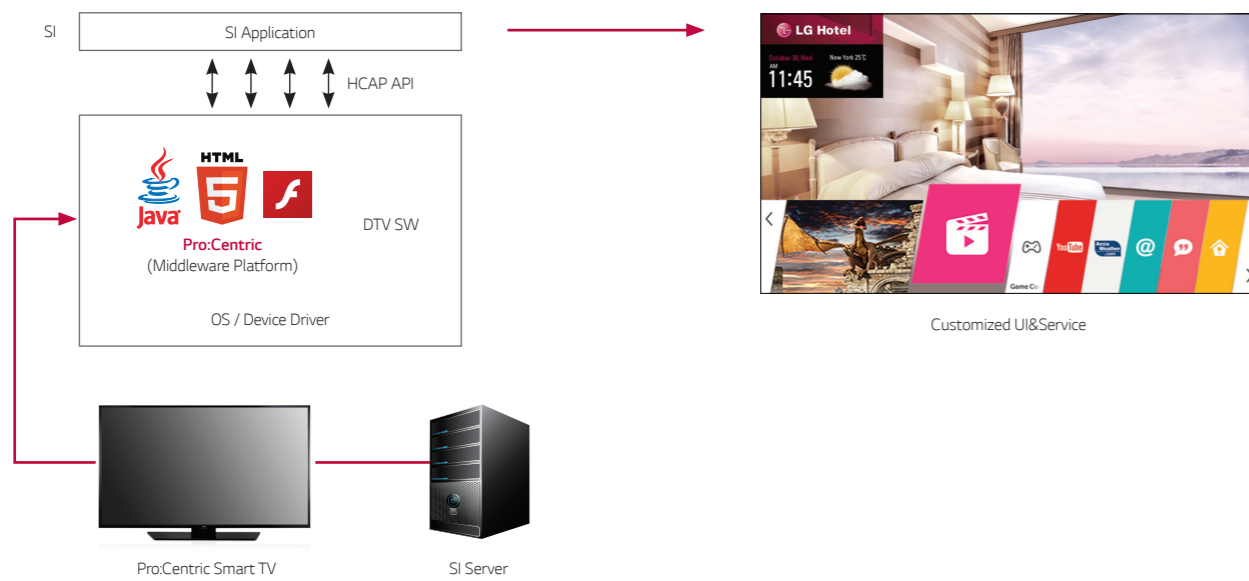

Pro:Centric Smart is an elaborate and smart mode of control and customization for commercial television. With the customizable tools including HTML5, Java, and Flash, users can optimize the commercial TVs according to their purposes with IP-based programs. This expansion of control provides premium hotel services to guests without the need for a set-top box. Additionally, it also offers guest-centric services such as a welcome page with the guests' name, auto language settings and billing information with Property Management System(PMS) interface.

Pro:Centric Smart SDK

LG Pro:Centric SMART offers extended customizable tools; HTML5, Java and Flash. With these, the partners can optimize Commercial TVs to edit and develop their own enhanced service design. Also, it gives visual impact on and delivers messages to customers as users intend.

Preloaded App

Guests can be served with bandwidth-worry-free pre-loaded applications.

History Auto-Delete

Customers' private log on credentials from embedded applications are deleted at power-off.

Web Browser

Customers can surf the internet just like at home with LX761H.

Smart Share

By connecting portable devices (mobile phone, laptop, tablet) to TV, customers are able to enjoy their portable device content on the large HD screen. Smart share function includes WiDi(PC to TV), smart mirroring (mobile to TV), WiFi Direct.

Bluetooth Sound Sync

By bluetooth connection between a mobile device and commercial TV, Bluetooth Sound Sync enables users to listen to music on a mobile device through TV speakers