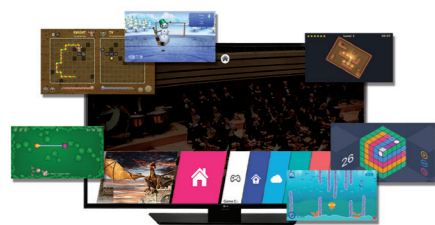

Preloaded App

Guests can be served with bandwidth-worry-free pre-loaded applications.