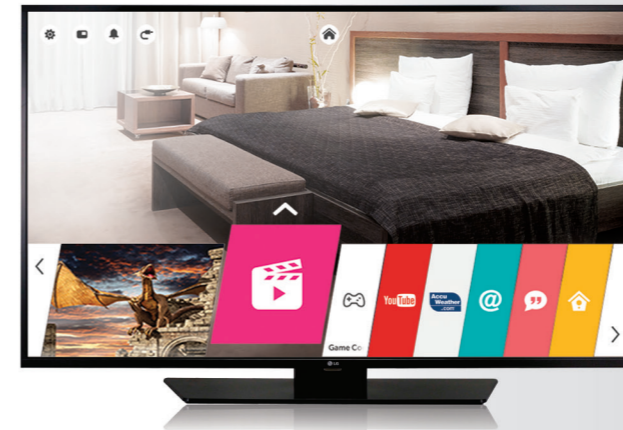

Specifications

		SCA(ISDB-T)	
Display	Screen Size	43"	
	Type	Edge LED	
	Resolution	1920 x 1080 (FHD)	
Broadcasting System	Analog	PAL-M/N, NTSC-M	
	Digital	ISDB-T	
Audio	Audio Output	10W + 10W	
Basic Commercial TV Features	Welcome Screen, Lock Mode, Multi-IR Code, Hotel Mode, Instant on, USB Cloning, IR Out, External Speaker Out		
General Features	Pro:Centric®	Type	Pro:Centric SMART
		Data Streaming (IP & RF)	•(IP Only)
		Pro:Centric Application	PCA 3.5
		RF(1/2 Tuner)	1 Tuner
		HCAP(SDK)	GEM / Flash / HTML5
	Connectivity	DLNA, WIDI, Miracast, WiFi Direct, DIAL, MHL	
	Management	Remote Diagnostics/EzManager	
	Interactivity	HTNG/HDMI-CEC	
	Usability	Built-In WiFi, Soft AP	
	RJP Interface	RS232C, HDMI CEC	
	Auto Off/ Auto Saving	•	
	Smart Energy Saving	•	
	Anti-theft System	Kensington Lock	
	Interface	Side	Headphone Out
HDMI In			1
USB (2.0)			2 (2.0)
Rear		RF In	2
		AV In	1
		Digital Audio Out (Coaxial / Optical)	1 (Optical)
		HDMI/HDCP Input	1
		RS-232C(D-Sub 9pin)	1
		LAN Port	2
		External Speaker Out(3.5mm phone jack)	2 (Spk-out 1, Vol. Control 1)
Power	Voltage, Hz	100 ~ 240V, 50/60Hz	
	Max (Watts)	43":105.2	
	Typical (Watts)	43":82.9	
	Energy saving (Min)	43":24.87	
	Energy saving (Med)	43":45.56	
	Energy saving (Max)	43":66.32	
	Stand-by(Watts)	0.5W ₁	
Standard Approval	Safety	CB	
	Environment	•	
	Etc.	ROHS	

The Smart Solution for a Better Stay

Provide your guests with the smart solution for a better hotel stay. Stunning design improves the ambience in any hotel room while innovative TV technology offers customers easy-to-use and extensive options to improve their stay.

Customers can surf the internet just like at home with LX761H.

Smart Share

By connecting portable devices (mobile phone, laptop, tablet) to TV, customers are able to enjoy their portable device content on the large HD screen. Smart share function includes WiDi(PC to TV), smart mirroring (mobile to TV), WiFi Direct.